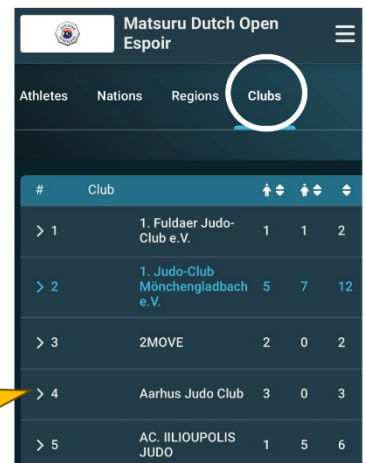

[Click here](#)

to get to the *JudoManager* portal of the Matsuru Dutch Open Judo tournament 2025

### Before the tournament

Select JUDOKA to find judoka(s)

Find judoka(s) using name and/or poule

Switch on filters

Filter on (part of) name

Filter on age/weight

First create JudoManager account to specify favourite(s)

Select your club to get all judoka's from that club

Find judoka(s) using club name

### During the tournament

Select DRAW to find, after the weight-in, the schedules

DRAW shows one or all schedules

Select CONTEST ORDER to find, real time, all matches

CONTEST ORDER shows, real time, all matches per schedule, per judoka, per mat...