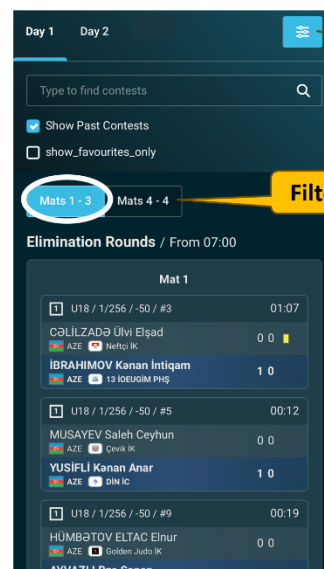

Select your club to get all judoka's from that club

Find judoka(s) using club name

### During the tournament

Select DRAW to find, after the weight-in, the schedules

DRAW shows one or all schedules

Select CONTEST ORDER to find, real time, all matches

CONTEST ORDER shows, real time, all matches per schedule, per judoka, per mat...

Get file with all available schedules

Select to filter on past or future matches or on favourite judoka's only

Filter on Mat