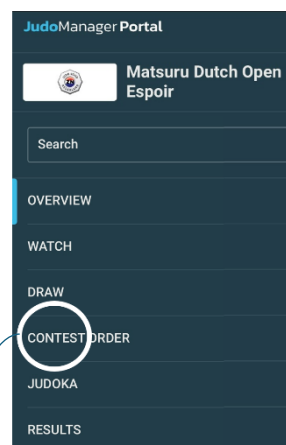

### Before the tournament

Select JUDOKA to find judoka(s)

Find judoka(s) using name and/or poule

Switch on filters

Filter on (part of) name

Filter on age/weight

First create JudoManager account to specify favourite(s)

Select your club to get all judoka's from that club

Find judoka(s) using club name

### During the tournament

Select DRAW to find, after the weight-in, the schedules

DRAW shows one or all schedules

Select CONTEST ORDER to find, real time, all matches

CONTEST ORDER shows, real time, all matches per schedule, per judoka, per mat...