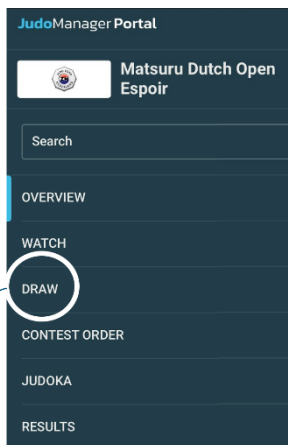

### Before the tournament

Select JUDOKA to find judoka(s)

Find judoka(s) using name and/or poule

Switch on filters

Filter on (part of) name

Filter on age/weight

First create JudoManager account to specify favourite(s)

Select your club to get all judoka's from that club

Find judoka(s) using club name

### During the tournament

Select DRAW to find, after the weight-in, the schedules

DRAW shows one or all schedules

Select CONTEST ORDER to find, real time, all matches

CONTEST ORDER shows, real time, all matches per schedule, per judoka, per mat...