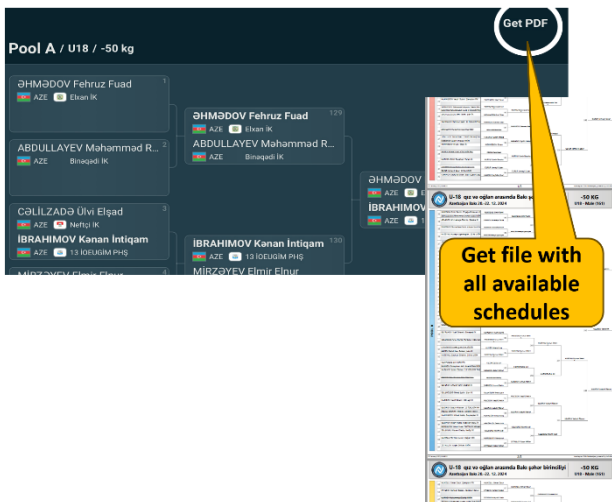

Select your club to get all judoka's from that club

Find judoka(s) using club name

### During the tournament

Select DRAW to find, after the weight-in, the schedules

DRAW shows one or all schedules

Select CONTEST ORDER to find, real time, all matches

CONTEST ORDER shows, real time, all matches per schedule, per judoka, per mat...

Get file with all available schedules

Select to filter on past or future matches or on favourite judoka's only

Filter on Mat