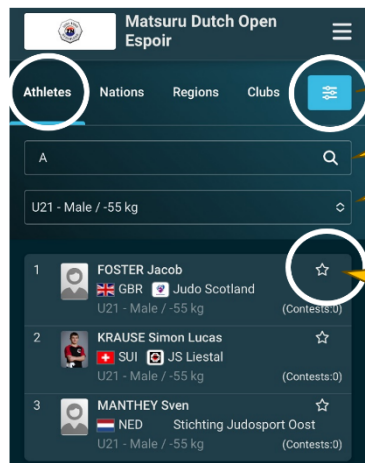

[Click here](#)

to get to the *JudoManager* portal of the Matsuru Dutch Open Judo tournament 2025

### Before the tournament

Select JUDOKA to find judoka(s)

Find judoka(s) using name and/or poule

Switch on filters

Filter on (part of) name

Filter on age/weight

First create JudoManager account to specify favourite(s)

Select your club to get all judoka's from that club

Find judoka(s) using club name

### During the tournament

Select DRAW to find, after the weight-in, the schedules

DRAW shows one or all schedules

Select CONTEST ORDER to find, real time, all matches

CONTEST ORDER shows, real time, all matches per schedule, per judoka, per mat...