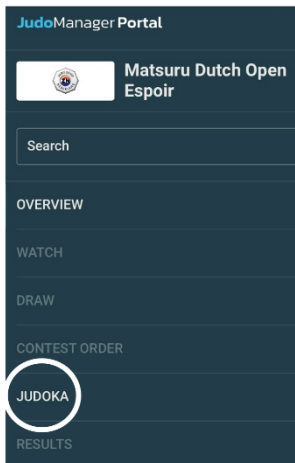

[Click here](#)

to get to the *JudoManager* portal of the Matsuru Dutch Open Judo tournament 2025

### Before the tournament

Select JUDOKA to find judoka(s)

Find judoka(s) using name and/or poule

Switch on filters

Filter on (part of) name

Filter on age/weight

First create JudoManager account to specify favourite(s)